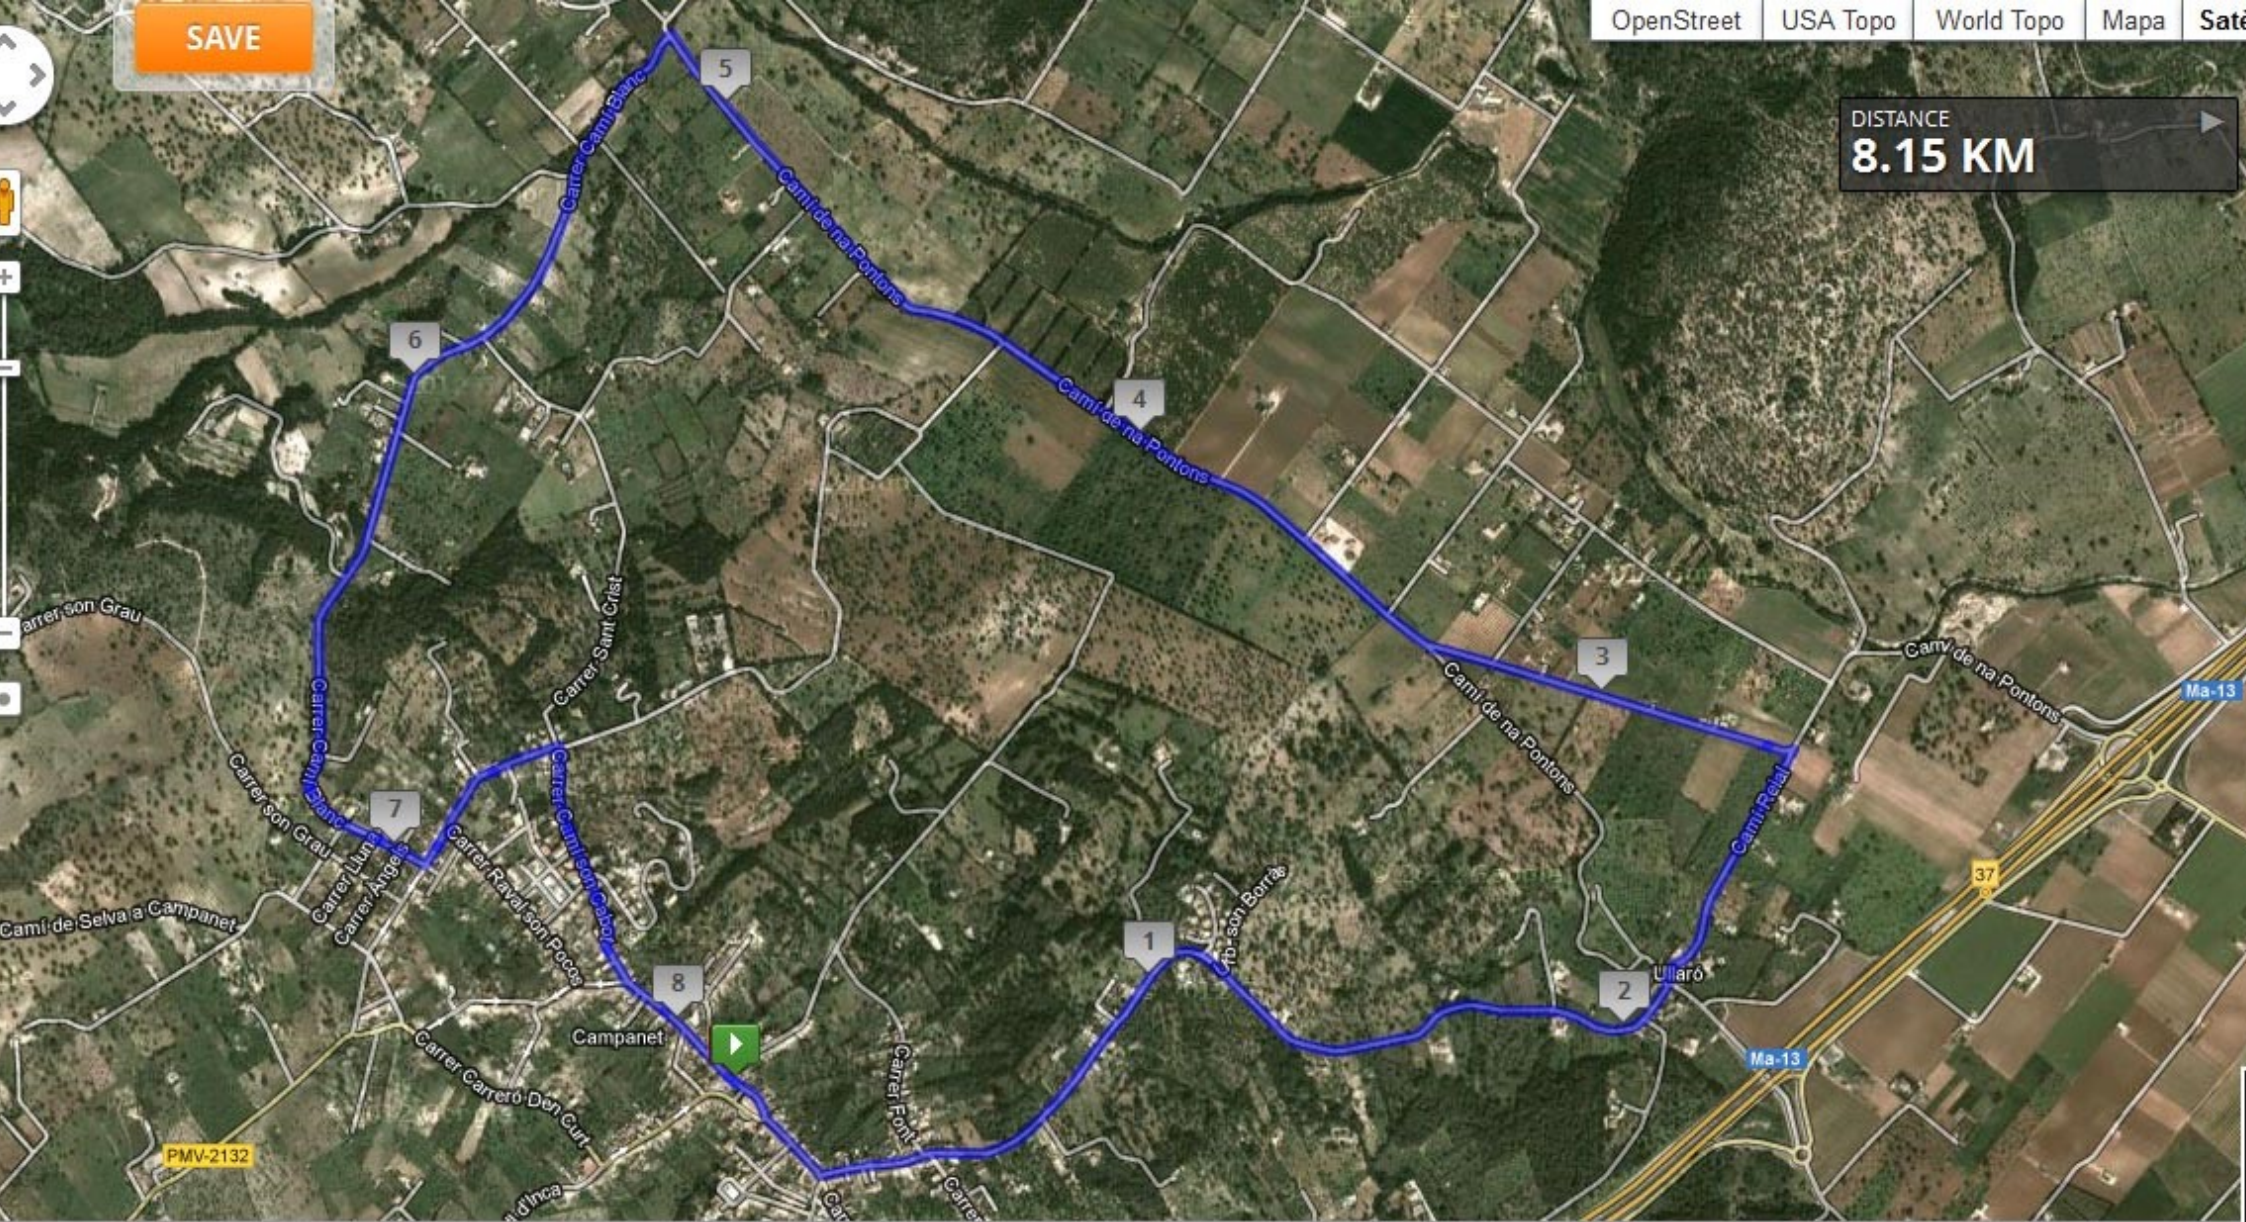

SAVE

DISTANCE
8.15 KM

Elevation Show elevation with grades